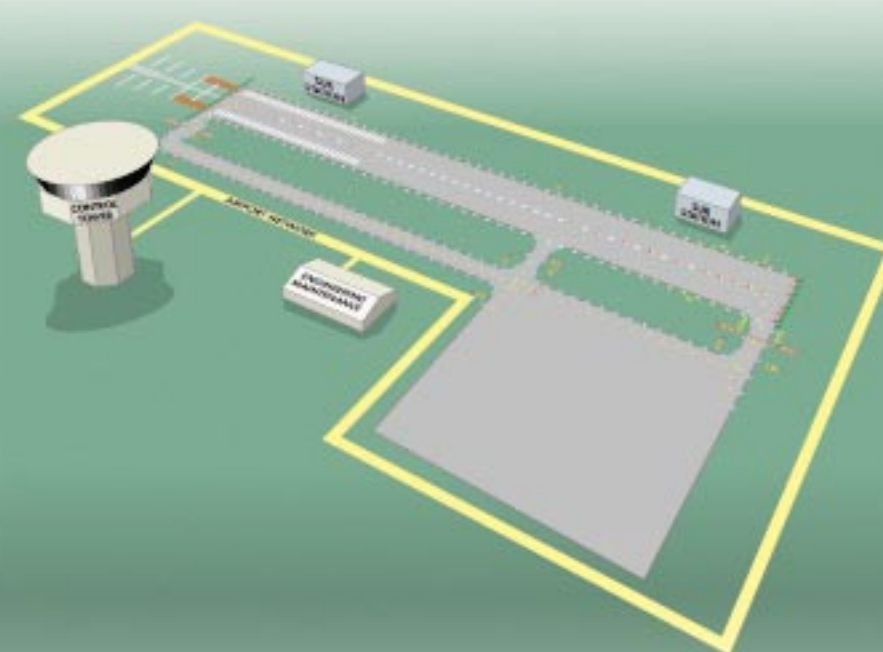

# Gate Operating System

The Gate Operating System (GOS) consists of a number of PC workstations for Docking Monitoring and Control, which are connected to one another via a local area network.

A GOS Server with a central database is used as a gateway to external systems like FIS and GMS.

SAFEDOCK/DGS Systems are connected to a GOS Concentrator or to the GOS Server by means of a point-to-point communication network.

GOS also supports the Maintenance of SAFEDOCK/DGS Systems such as software updates, stand configuration and event logging.

A typical GOS system is illustrated in the picture below.

- GOS is used to Plan, Control and Monitor the Docking Guidance Systems connected.
- GOS diagnoses faults and reports them for corrective maintenance
- GOS is the gateway to external systems:
  - Flight Information System/FIS
  - Gate Management System/GMS
  - Technical Management System/TMS
  - Airfield Lighting System/SMGCS
  - Lead-In Light System/SMGCS
  - Ground Radar System/SMGCS
  - Passenger Boarding Bridge/PBB
  - and other systems

## GATE OPERATING SYSTEM

g International Airport

Planned Docking at Stand N34

Aircraft Type	D10	Close
Aircraft Man. No.	TREU	
Flight Number	AA4572	
Arrival Date	1999-08-30	
Arrival Time	15:37:54	

- Airbus
- Boeing
- BritishAero
- McDonnell
- Fokker
- Ilyushin
- Tupolev
- Lockheed
- Canadair
- Aerospace
- DeHavilland
- Saab
- Domier