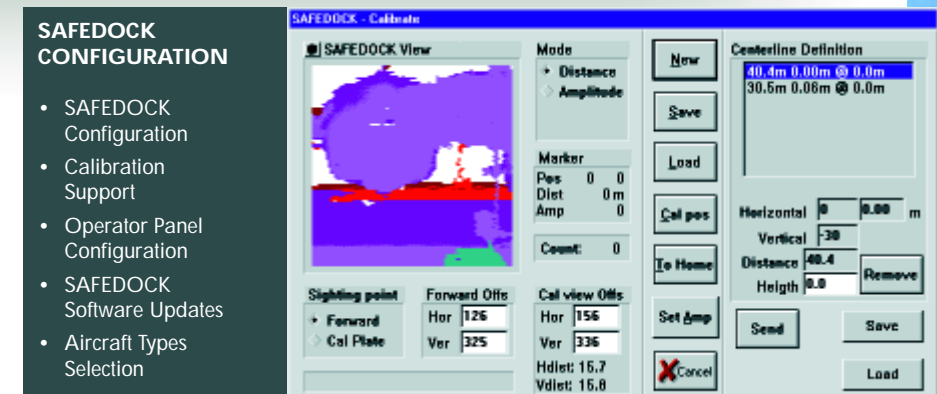

# Gate Operating System

The Gate Operating System (GOS) consists of a number of PC workstations for Docking Monitoring and Control, which are connected to one another via a local area network.

A GOS Server with a central database is used as a gateway to external systems like FIS and GMS.

SAFEDOCK/DGS Systems are connected to a GOS Concentrator or to the GOS Server by means of a point-to-point communication network.

GOS also supports the Maintenance of SAFEDOCK/DGS Systems such as software updates, stand configuration and event logging.

A typical GOS system is illustrated in the picture below.

- GOS is used to Plan, Control and Monitor the Docking Guidance Systems connected.
- GOS diagnoses faults and reports them for corrective maintenance
- GOS is the gateway to external systems:
  - Flight Information System/FIS
  - Gate Management System/GMS
  - Technical Management System/TMS
  - Airfield Lighting System/SMGCS
  - Lead-In Light System/SMGCS
  - Ground Radar System/SMGCS
  - Passenger Boarding Bridge/PBB
  - and other systems