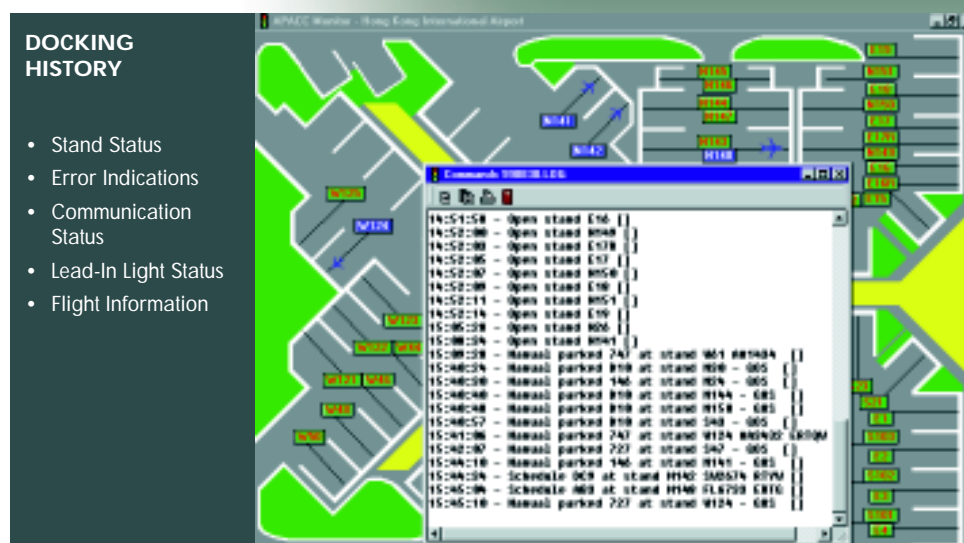

# Gate Operating System

The Gate Operating System (GOS) consists of a number of PC workstations for Docking Monitoring and Control, which are connected to one another via a local area network.

A GOS Server with a central database is used as a gateway to external systems like FIS and GMS.

SAFEDOCK/DGS Systems are connected to a GOS Concentrator or to the GOS Server by means of a point-to-point communication network.

GOS also supports the Maintenance of SAFEDOCK/DGS Systems such as software updates, stand configuration and event logging.

A typical GOS system is illustrated in the picture below.

- GOS is used to Plan, Control and Monitor the Docking Guidance Systems connected.
- GOS diagnoses faults and reports them for corrective maintenance
- GOS is the gateway to external systems:
  - Flight Information System/FIS
  - Gate Management System/GMS
  - Technical Management System/TMS
  - Airfield Lighting System/SMGCS
  - Lead-In Light System/SMGCS
  - Ground Radar System/SMGCS
  - Passenger Boarding Bridge/PBB
  - and other systems

## GATE OPERATING SYSTEM

g International Airport

Planned Docking at Stand N34

Aircraft Type	D10	Close
Aircraft Man. No.	TREU	
Flight Number	AA4572	
Arrival Date	1999-08-30	
Arrival Time	15:37:54	

- Airbus
- Boeing
- BritishAero
- McDonnell
- Fokker
- Ilyushin
- Tupolev
- Lockheed
- Canadair
- Aerospace
- DeHavilland
- Saab
- Domier