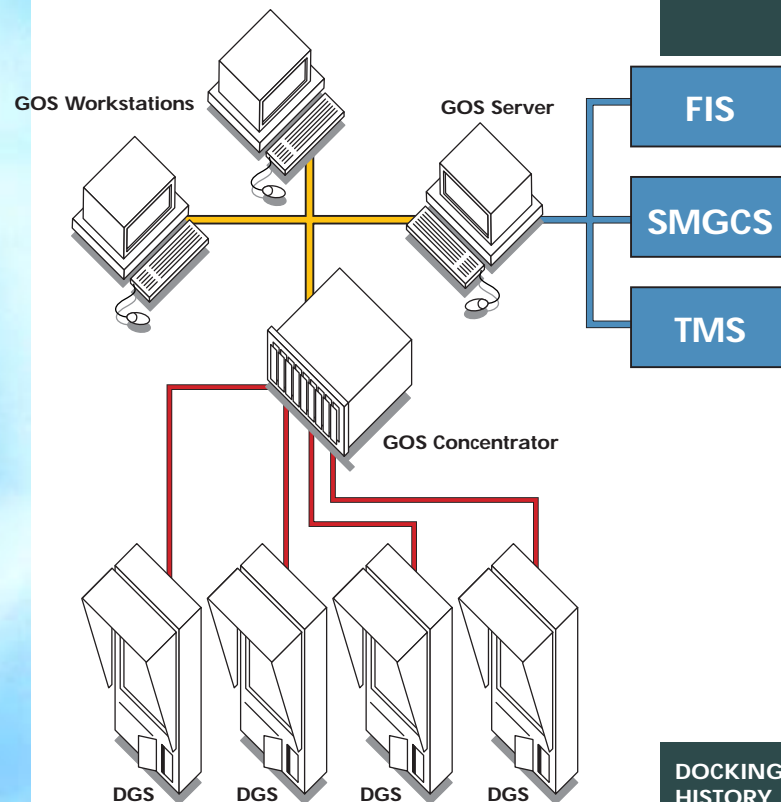

# Gate Operating System

The Gate Operating System (GOS) consists of a number of PC workstations for Docking Monitoring and Control, which are connected to one another via a local area network.

A GOS Server with a central database is used as a gateway to external systems like FIS and GMS.

SAFEDOCK/DGS Systems are connected to a GOS Concentrator or to the GOS Server by means of a point-to-point communication network.

GOS also supports the Maintenance of SAFEDOCK/DGS Systems such as software updates, stand configuration and event logging.

A typical GOS system is illustrated in the picture below.

- GOS is used to Plan, Control and Monitor the Docking Guidance Systems connected.
- GOS diagnoses faults and reports them for corrective maintenance
- GOS is the gateway to external systems:
  - Flight Information System/FIS
  - Gate Management System/GMS
  - Technical Management System/TMS
  - Airfield Lighting System/SMGCS
  - Lead-In Light System/SMGCS
  - Ground Radar System/SMGCS
  - Passenger Boarding Bridge/PBB
  - and other systems

## GATE OPERATING SYSTEM

g International Airport

Planned Docking at Stand N34

Aircraft Type	D10	Close
Aircraft Man. No.	TREU	
Flight Number	AA4572	
Arrival Date	1999-08-30	
Arrival Time	15:37:54	

- Airbus
- Boeing
- BritishAero
- McDonnell
- Fokker
- Ilyushin
- Tupolev
- Lockheed
- Canadair
- Aerospace
- DeHavilland
- Saab
- Domier